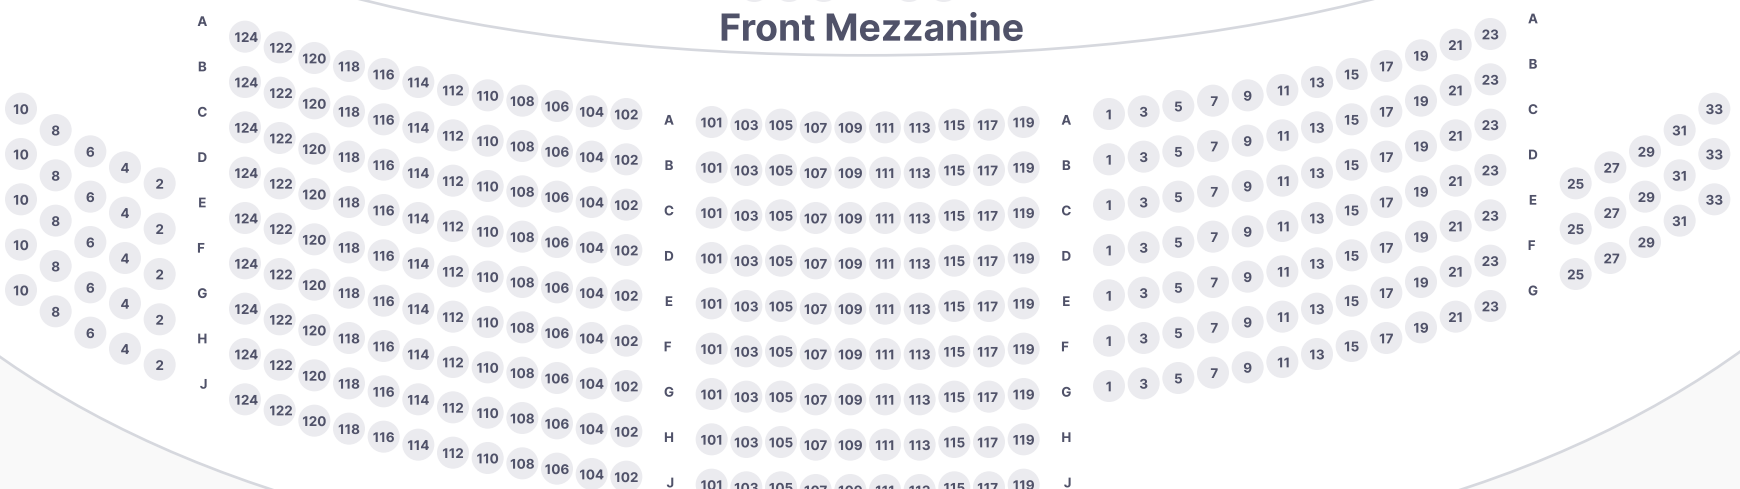

# Broadway Theater

Stage

OVERHANG

Orchestra

Front Mezzanine

Rear Mezzanine