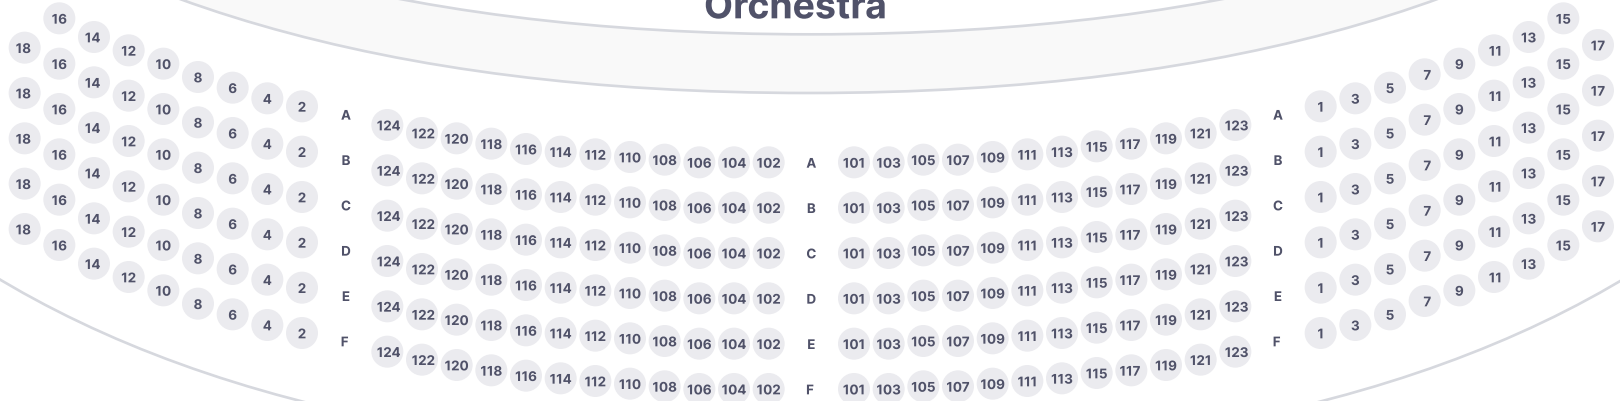

# Broadway Theater

Stage

OVERHANG

Orchestra

Front Mezzanine

Rear Mezzanine