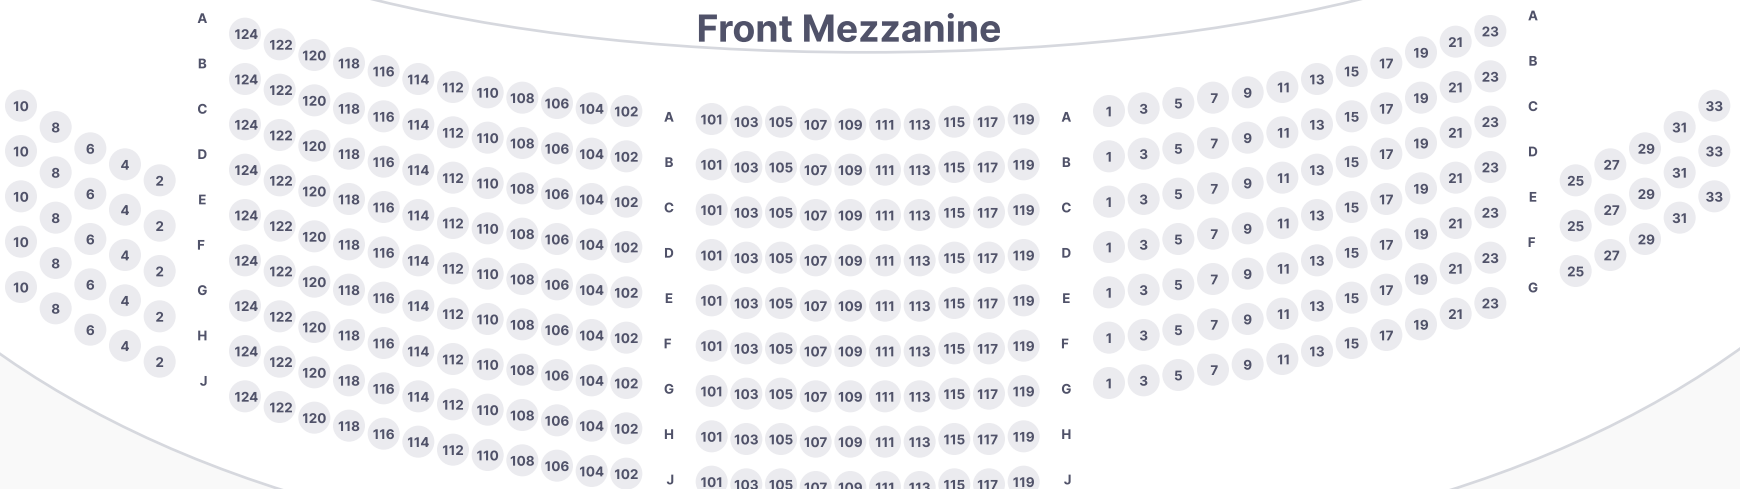

# Broadway Theater

Stage

OVERHANG

Orchestra

Front Mezzanine

Rear Mezzanine