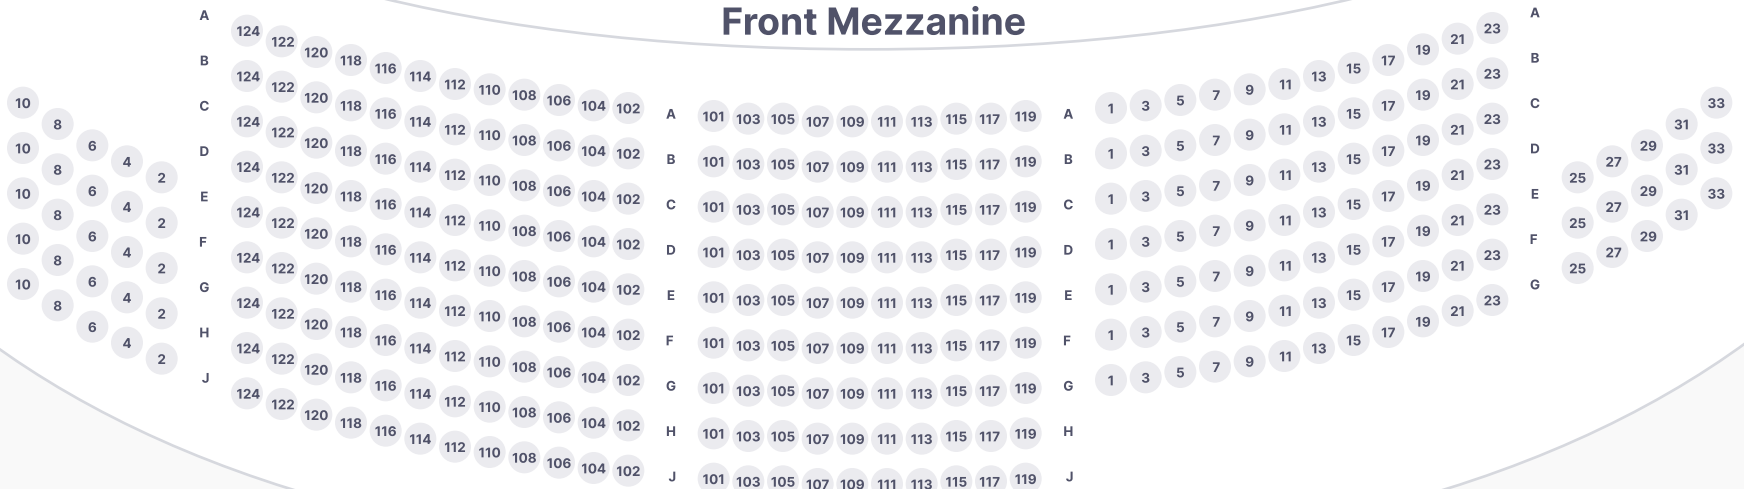

Broadway Theater

Stage

Orchestra

Front Mezzanine

Rear Mezzanine

OVERHANG