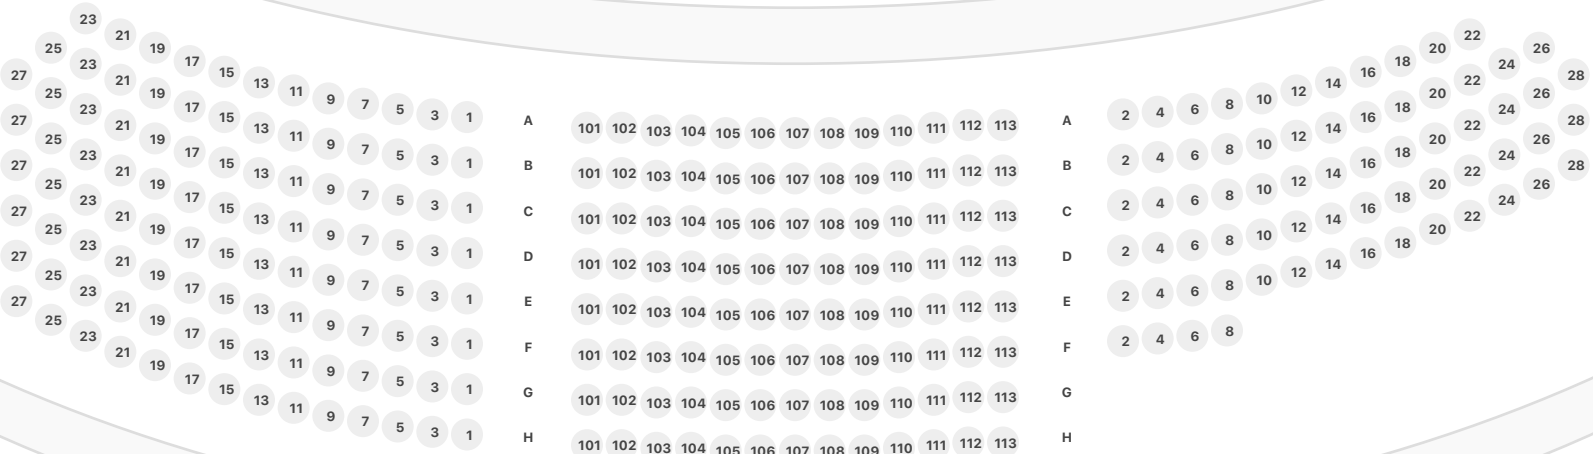

Belasco Theatre

STAGE

Orchestra

Mezzanine

Balcony

OVERHANG

OVERHANG