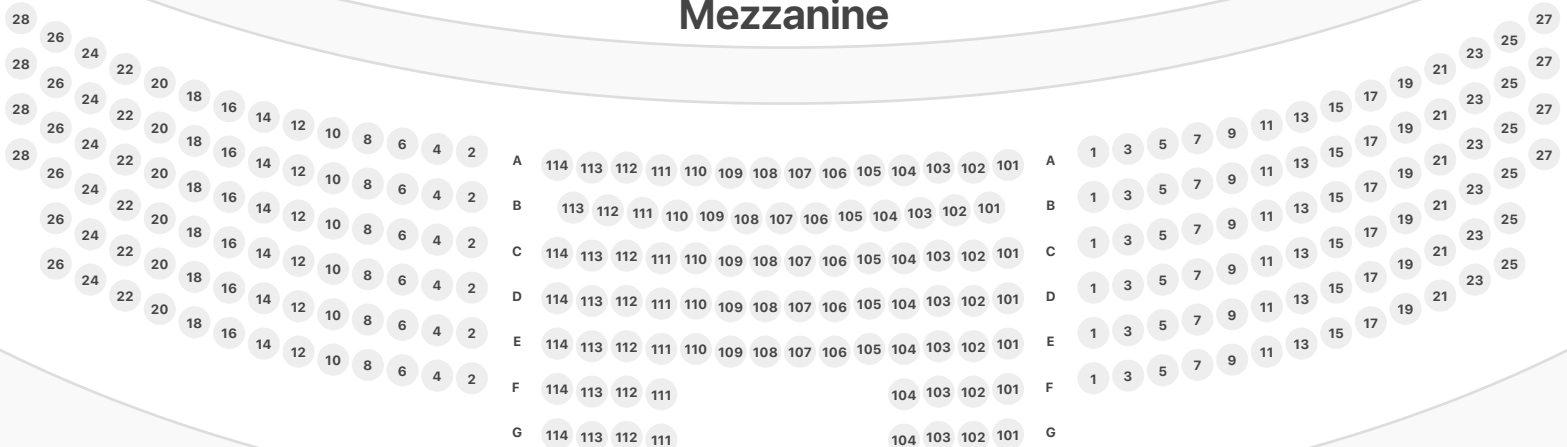

Longacre Theatre

STAGE

OVERHANG

Orchestra

OVERHANG

Mezzanine

Balcony