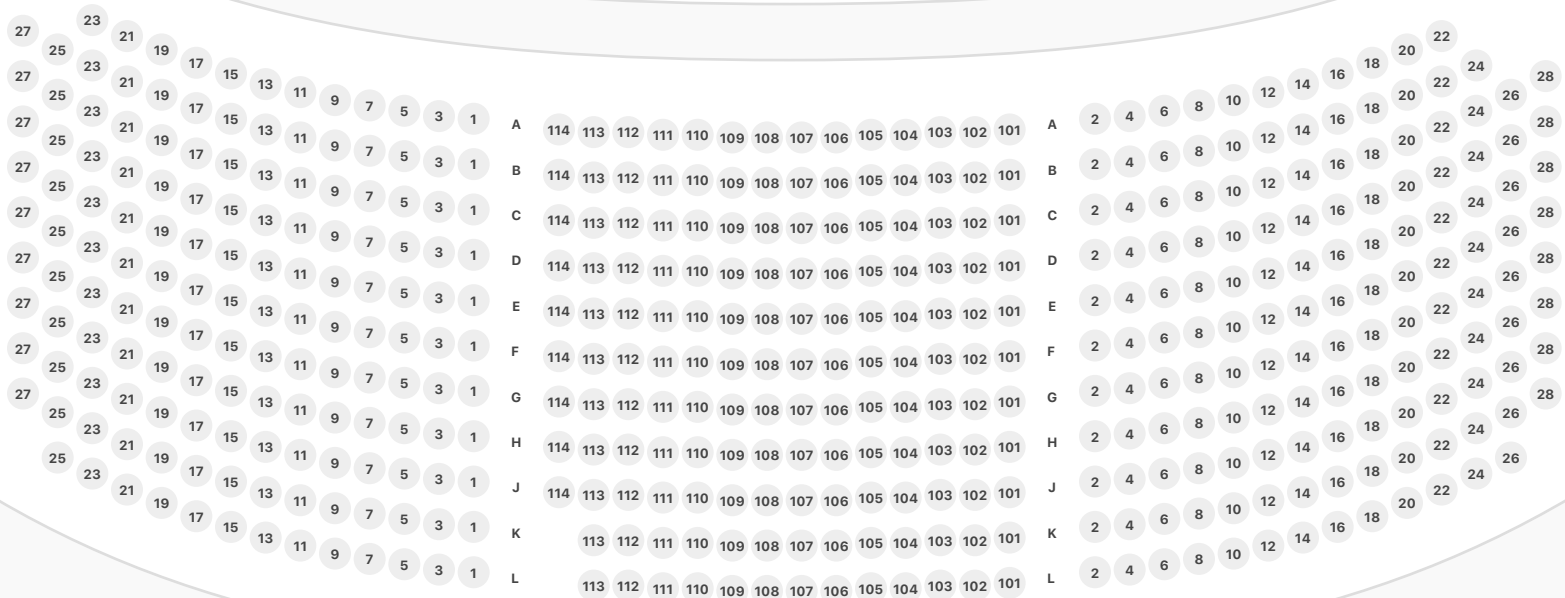

Music Box Theatre

STAGE

OVERHANG

Orchestra

Mezzanine