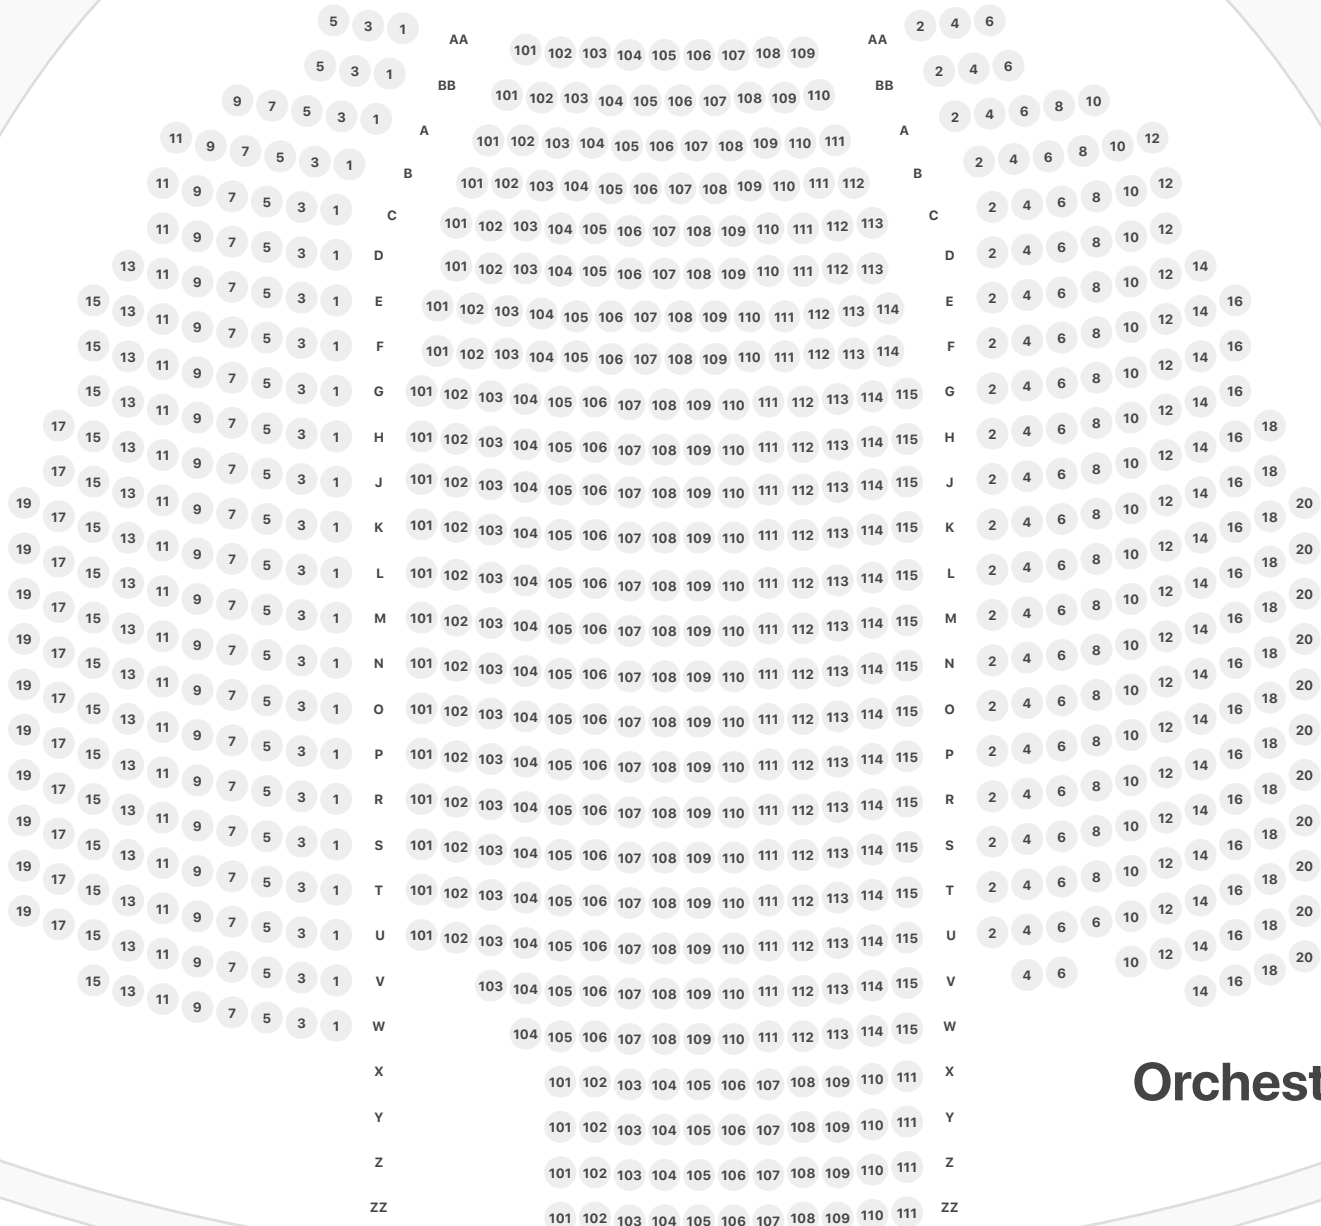

Neil Simon Theatre

STAGE

Orchestra

OVERHANG

Mezzanine