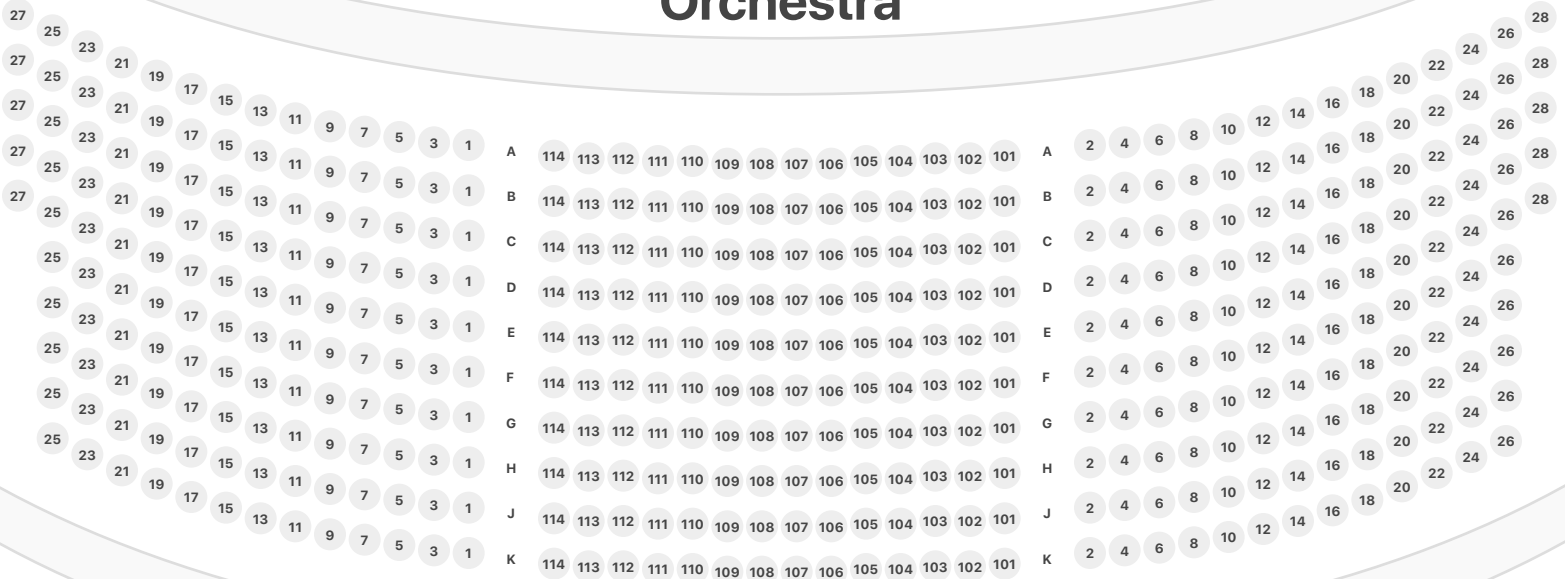

Shubert Theatre

STAGE

Orchestra

Mezzanine

Balcony

OVERHANG

OVERHANG