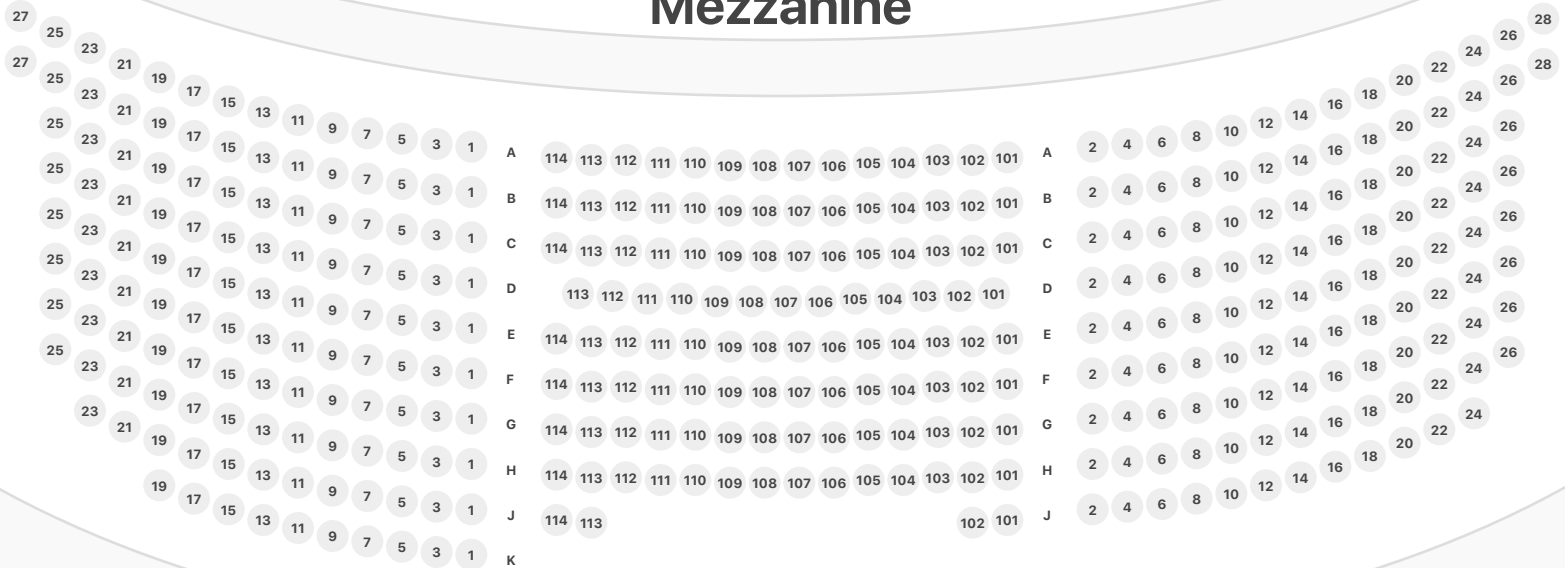

Shubert Theatre

STAGE

Orchestra

Mezzanine

Balcony

OVERHANG

OVERHANG